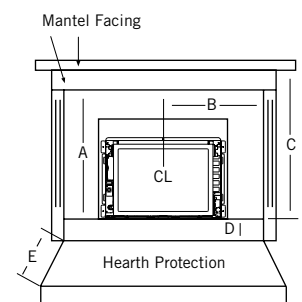

CLEARANCES

MINIMUM CLEARANCES TO COMBUSTIBLES

Hearth protection to be minimum of 3/8" thick non-combustible or equivalent, with a k factor of .84.

		Ravenna™ 33	Ravenna™ 40	Ravenna™ CD	Madison Park™ 27 & Madison Park™ CD 27	Madison Park™ 32 & Madison Park™ CD 32	Madison Park™ 34 & Madison Park™ CD 34
A	1-1/2" Top facing to bottom of appliance	31-1/2"	35-1/2"	31-1/2"	32"	32"	36"
B	Side facing or side wall to center of glass	25-1/2"	25-1/2"	25-1/2"	23"	25-7/8"	26-7/8"
C	6" Mantel to bottom of appliance	39"	43"	39"	34"	32"	36"
D	Vertical distance from base of appliance to hearth extension	0" 2" 4"	0" 2" 4"	0" 2" 4"	0" 4"	0" 10"	0" 10"
E	Minimum horizontal distance from front of appliance	13" 10" 0"	14" 10" 0"	13" 10" 0"	10" 0"	2" 0"	2" 0"

INSERT SURROUNDS

	Ravenna™ 33/40 & Ravenna™ CD	Madison Park™ 27 & Madison Park™ CD 27	Madison Park™ 32 & Madison Park™ CD 32	Madison Park™ 34 & Madison Park™ CD 34
Standard Surround 3-pc	29" H X 41" W	26" H X 37" W	26" H X 41" W	31" H X 41" W
	29" H X 48" W	26" H X 41" W	26" H X 46" W	31" H X 46" W
	33" H X 41" W	30" H X 37" W	33" H X 41" W	34" H X 41" W
	33" H X 48" W	30" H X 41" W	33" H X 46" W	34" H X 46" W
Standard Surround 1-pc	29" H X 41" W	N/A	N/A	N/A
4 Sided - Able to be Trimmed	N/A	38" H X 46" W	38" H X 46" W	42" H X 46" W
Cast Surround	30" H X 45-1/2" W	N/A	N/A	N/A

MINIMUM FIREPLACE OPENING

	Ravenna™ 33/40 & Ravenna™ CD	Madison Park™ 27 & Madison Park™ CD 27	Madison Park™ 32 & Madison Park™ CD 32	Madison Park™ 34 & Madison Park™ CD 34
Front Width	31-1/2"	27"	32"	34"
Height	19-1/2"	18"	19-1/2"	24"
Rear Width	18"	17"	22"	24"
Depth	16"	15"	16"	16"